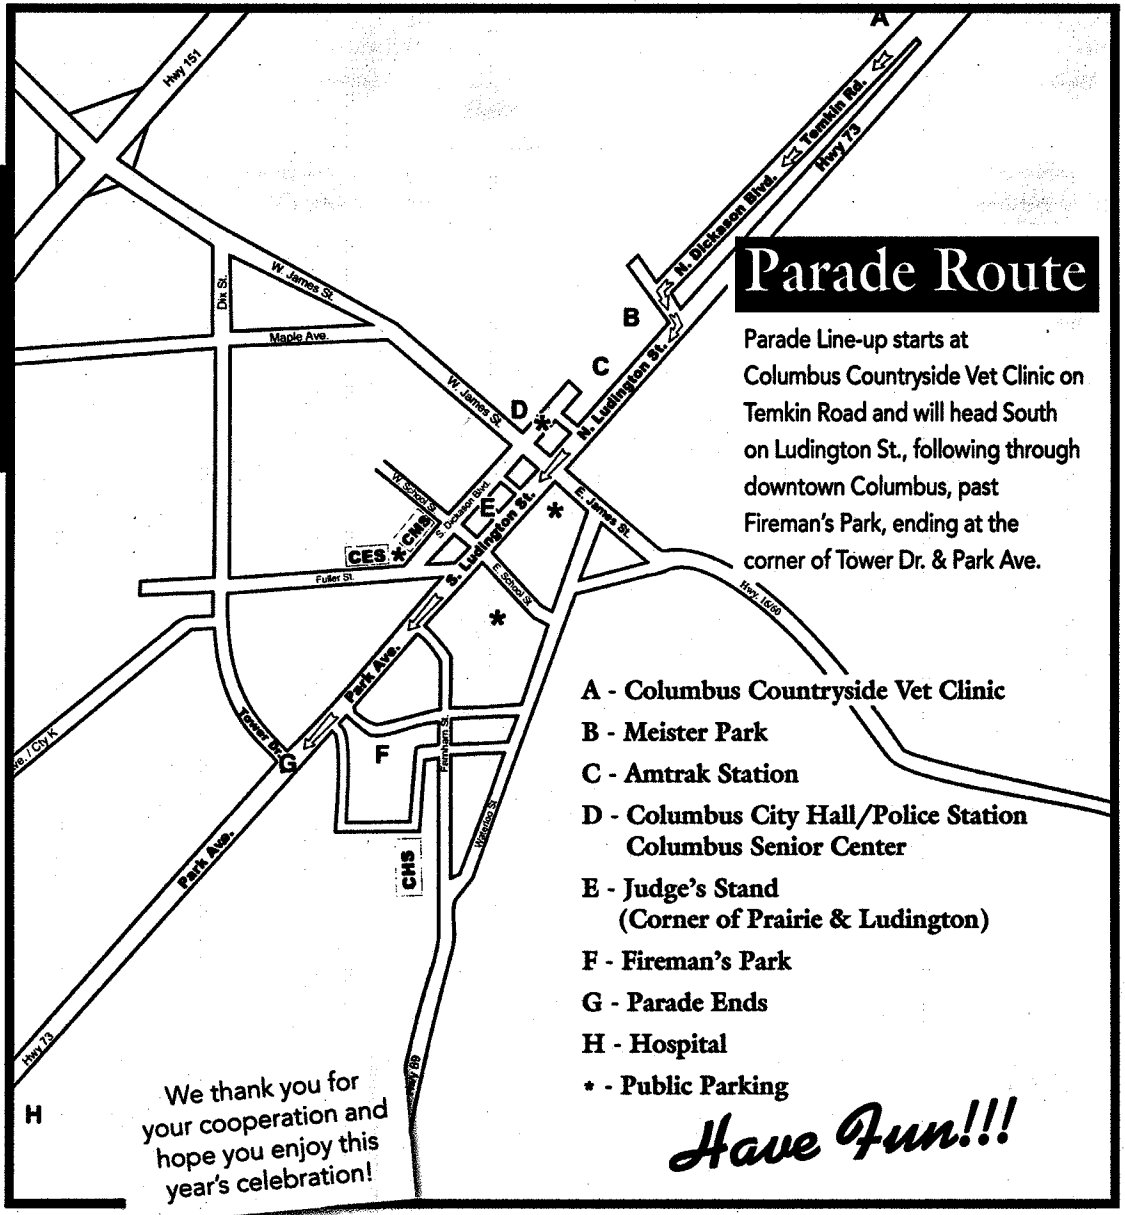

REDISCOVER COLUMBUS

PARADE RULES

for everyone's safety

- ✓ **NO WATER**
(from buckets, guns, balloons or hoses)
- ✓ **ALL ENTRIES**
must be decorated.
- ✓ **ALL CANDY**
is to be passed out at the curb (not thrown from vehicles or floats)
- ✓ **ALL SPECTATORS**
need to stay on the curb and sidewalk, NOT on the road.
- ✓ When you hear a **POLICE** or **RESCUE SIREN**
please step aside and make way for Emergency Vehicles.